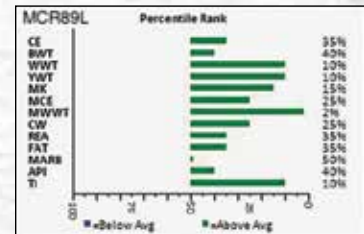

HETERO POLLED

- ANOTHER TOP BIRTH TO WEAN SPREAD WITH A 65LB BW TO ONE OF THE TOP WEIGHT BULLS
- TREMENDOUS SET OF EPD'S
- DARK RED AND HAIRY WITH THAT ADDED CHROME
- PEN FAVORITE HERE