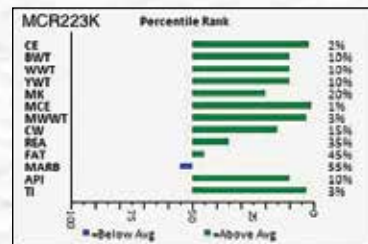

16

MCR MR. LENNOX 20G 87L

PG1457648 Jan 24, 2023 MCR 87L Polled Red Purebred
MRL RED WHISKEY 101B TNT BOOTLEGGER Z268
MCR MR. JACKPOT 10D 85J MRL MISS 677Y
PWK MS MOUNTAIN 61Z 10D KWA FLYF RED MOUNTAIN 16Z
VIRGINIA JOURNEY 9B PWK MS WISE GUY 318W 61Z
MCR GWEN 20G DOUBLE BAR D JUMANJI 308Y
MCR BOBBY-JO 43B VIRGINIA MS JORJA 9Y
SUNNY VALLEY SARGENT 24S
MCR 936Z

EPD's	
CE	10.7
BW	2.6
WW	73.6
YW	108.2
M	25.1
MCE	8.1
MWW	61.9

BW: 84 lbs WWT: 720 lbs YWT: 1125 lbs

HETERO POLLED

- LONG BODIED AND HAIRY
- HE'S GOT THE CHROME!
- WIDE TOPPED
- HERD BULL POTENTIAL HERE

MCRUER
16