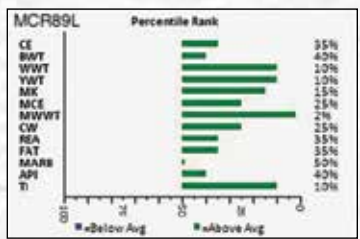

25

MCR MR. LUX 64J 139L

PG1458663	Feb 12, 2023	MCR 139L	Polled Red Purebred	EPD's
NCB COBRA 47Y		LFE VIPER 455U		CE 10.9
MCR MR. JOEY 16G 24J		NCB MISS DREAM 22T		BW 1.9
MCR MS GABRIELLA 2D 16G		SKORS HIGH ROLLER 34C		WW 81.6
		MCR 29B 2D DAISY		YW 123.9
		MRL WESTERN FORCE 251B		M 26.0
DMJ MR 10G		MRL MISS 677Y \ HP-HOP		MCE 7.6
MCR MISS JAYLEEN 3F 64J		VIRGINIA JOURNEY 9B		MWW 66.8
MCR MISS FLASH 110C 3F		MCR MS. CARA 802Y 110C		

BW: 84 lbs WWT: 684 lbs YWT: 1140 lbs

HOMO POLLED

- A LOW BIRTHWEIGHT MCR24J SON - A BULL WE USED TO CLEAN UP HEIFERS WHICH GOES BACK TO A TOP SKORS FEMALE IN OUR HERD
- THIS BULL SHOULD WORK ON HEIFERS