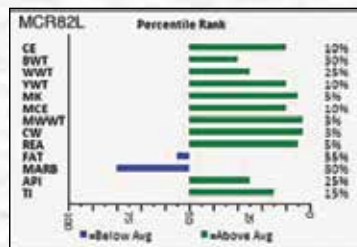

EPD's	
CE	13.1
BW	2.3
WW	84.0
YW	136.4
M	37.1
MCE	8.0
MWW	79.1

BW: 82 lbs WWT: 822 lbs YWT: 1245 lbs

HOMO POLLED

- GOOD DARK RED, LONG BODIED, HAIRY GUY Sired BY TWO BLACK PARENTS
- SHOULD MAKE BOTH GOOD STEERS AND HEIFERS FOR THE REPLACEMENT PEN