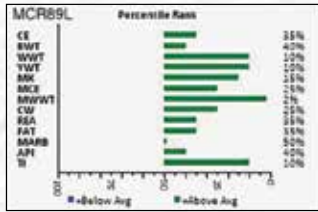

31

31

MCR MR. LINDROS 31J 62L

PG1457622 Jan 15, 2023 MCR 62L Polled Red Purebred
MRL STATEMENT 3F R PLUS VENOM 4006B
KWA CAN-AM 123H MRL MISS 6600D
KWA MS ROCK 14X KWA RED ROCK 5T
KWA MS BARON 9U
SVS TYCOON 841F SVS BROOKS 669D
MCR MISS JESSA 5D 31J SVS RED ANNIE 411B
MCR DIANNE 5D OLF OTIS Y43
MCR BRITANY 45B

EPD's	
CE	13.8
BW	0.1
WW	88.9
YW	138.5
M	33.6
MCE	10.0
MWW	78.1

BW: 76 lbs WWT: 830 lbs YWT: 1200 lbs

SIRE VERIFIED, HOMO POLLED

- DAM WAS MY PICK OF THE HEIFER PEN, SHE A HUGE RIBBED TYCOON DAUGHTER
- LOADS OF MATERNAL HERE
- LOW BW, FABULOUS EPDs
- DEEP, SOGGY AND MADE RIGHT!

32

MCR MR. LADD 41E 42L

PG1457436 Jan 10, 2023 MCR 42L Polled Red Purebred
MRL RED WHISKEY 101B TNT BOOTLEGGER Z268
MCR MR. JACKPOT 10D 85J MRL MISS 677Y
PWK MS MOUNTAIN 61Z 10D KWA FLYF RED MOUNTAIN 16Z
PWK MS WISE GUY 318W 61Z
WS HIGH STAKES W115 HSF HIGH ROLLER 12T
WS MISS DOLLY T10
PWK MS DOLLY 17C 41E KWA FLYF RED MOUNTAIN 16Z
PWK MS DOLLY 74P 17C IPU MS. BODYBUILDER 74P

EPD's	
CE	12.9
BW	1.3
WW	65.8
YW	96.0
M	23.4
MCE	9.7
MWW	56.3

BW: 87 lbs WWT: 712 lbs YWT: 1060 lbs

HOMO POLLED

- ANOTHER DARK RED, HAIRY, 85J SON
- HEAVY MILKING HIGH STAKES DAM - BLAINE CALLS THESE FEMALES "MILK COWS"

32